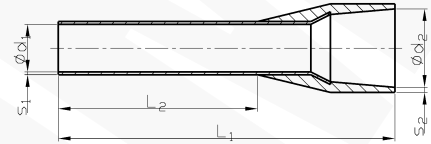

Insulated cord end terminals, HI...ERHL type

FEATURES & BENEFITS

- ☒ thin-walled terminal Cu, with insulation sleeve, for multi-wire flexible cables
- ☒ insulating sleeve: enhances resistance to vibrations, mitigates short-circuit risk, facilitates cable installation
- ☒ insulation colours facilitate cross-section identification