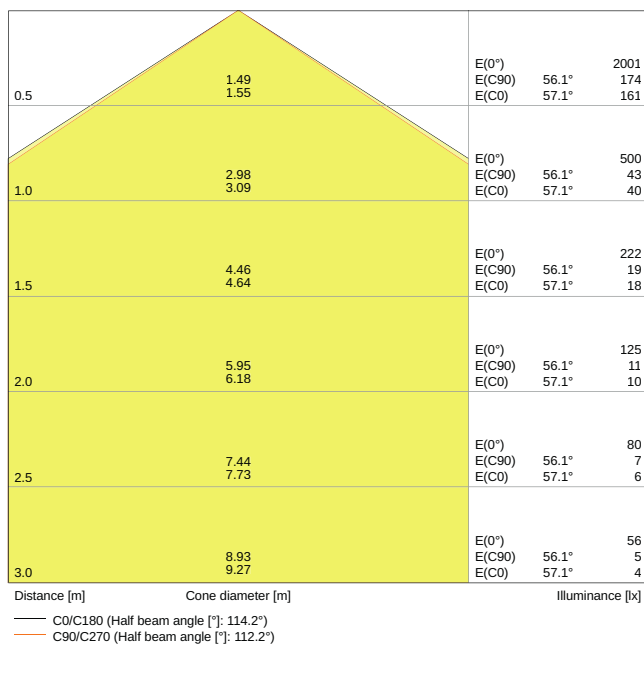

Ball shot safe	No

Certificates & standards

Protection class IK (shock resistance)	IK03
Glow Wire Test according to IEC 69	650 °C
Photobio. safety group acc. to EN62471	RG0
Protection class	II
Type of protection	IP20
Standards	CE / CB / RoHS

LDC typ cone