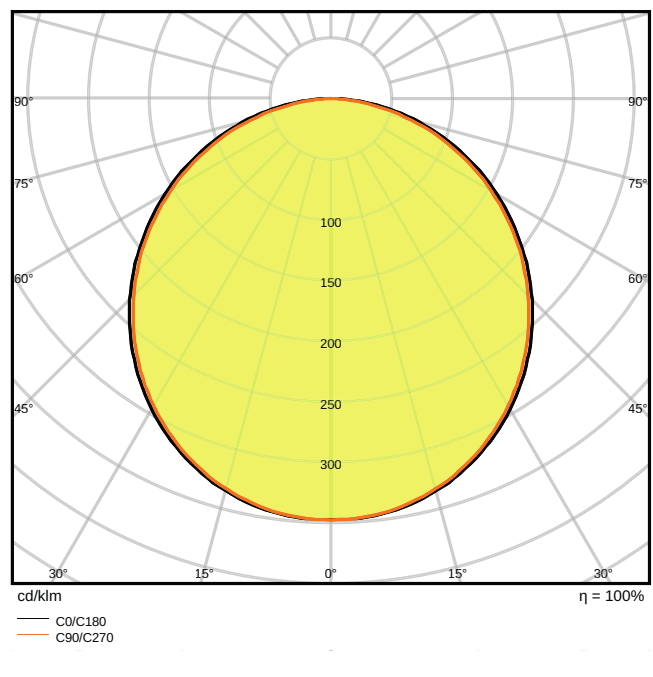

LDC typ polar

LOGISTICAL DATA

Temperature range at storage	-30...+70 °C

DOWNLOAD DATA

DOWNLOAD DATA