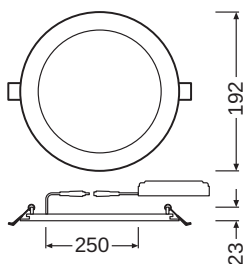

### Luminaire control gear data

ECG - Output ripple current	$\leq 10$ %
ECG - Length	120 mm
ECG - Width	42 mm

### Light technical data

Beam angle	120 °
------------	-------

### Dimensions & weight

Diameter	192.00 mm
Height	23.00 mm
Mounting diameter	180 mm
Product weight	280.000 g