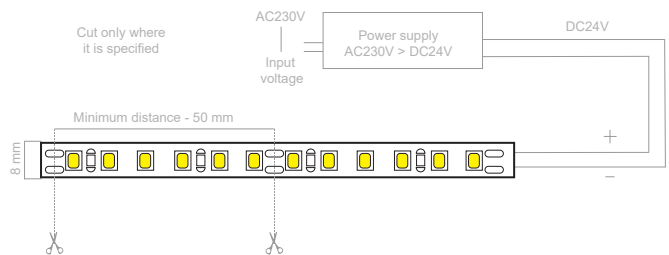

- Signage
- Accent lighting
- Furniture

Technical specifications

Power, W/m	12 W/m
Luminous efficacy	130 lm/W
Input voltage	DC24V
Protection class	IP 20
Color rendering index	84 CRI
Color temperature, K	~3000K ~4000K ~6500K
Operating temperature	-20°C ~ +40°C
L80 lifetime	L80B10 > 50 000 hours (@Ta25°C)

Light curves

Technical drawing

Top view

Front view