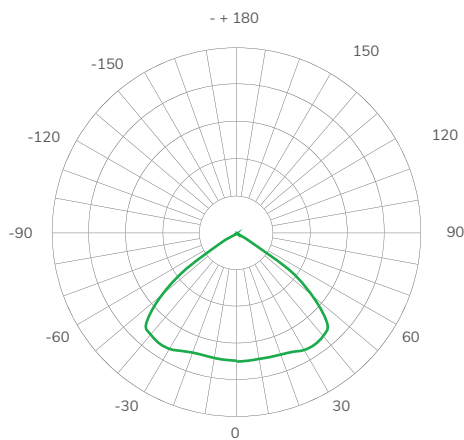

- Signage
- Accent lighting
- Furniture

Technical specifications

Power, W/m	12 W/m
Luminous efficacy	130 lm/W
Input voltage	DC24V
Protection class	IP 20
Color rendering index	84 CRI
Color temperature, K	~3000K ~4000K ~6500K
Operating temperature	-20°C ~ +40°C
L80 lifetime	L80B10 > 50 000 hours (@Ta25°C)

Light curves

Technical drawing

Top view

Front view