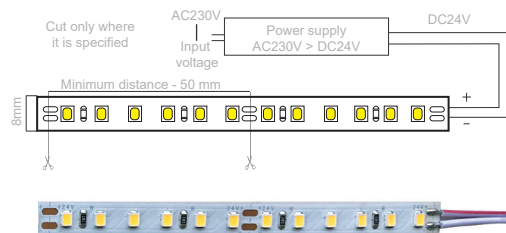

- Signage
- Accent lighting
- Furniture

Technical specifications

Power, W/m	9,6 W/m
Luminous efficacy	130 lm/W
Input voltage	DC24V
Protection class	IP 20
Color rendering index	84 CRI
Color temperature, K	~2400K
Operating temperature	-20°C ~ +40°C
L80 lifetime	L80B10 > 50 000 hours (@Ta25°C)
Warranty	5 years *project based applications

Light curves

Technical drawing

Top view

Front view