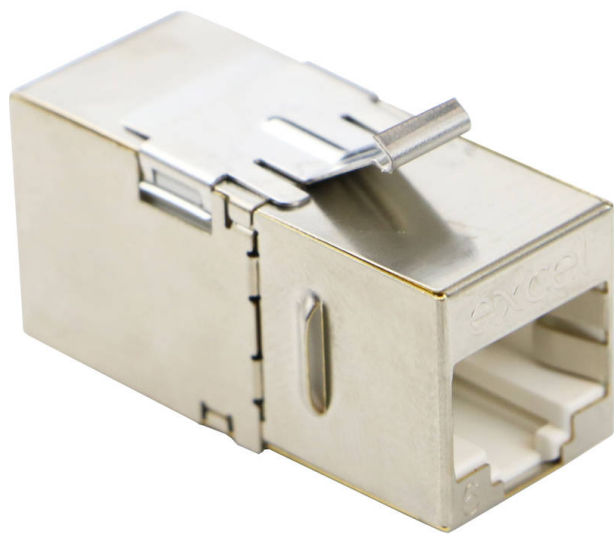

Excel Category 6 (FTP) 180 Degree Keystone Through Coupler

Item Code: 100-106

excel
without compromise.

✕ Standard Keystone fitting

✕ Category 6 FTP

✕ 180 degree configuration

✕ Suitable for both screened and unshielded systems

✕ Standard RJ45 connection both ends

✕ Maintains channel performance

Product Overview

Excel range of Category 6 Through Couplers provides RJ45 in/out connections, allowing channels to be extended where required. Standard Keystone Jack profile, so fits all Keystone panels and outlets.

Product Specifications

Feature	Values
Construction type	Straight
Type of connector	2x RJ45
Shielded	Yes
Category	6
Model	Jack/Jack
Type of fastening	Engage (snap)

Excel Category 6 (FTP) 180 Degree Keystone Through Coupler