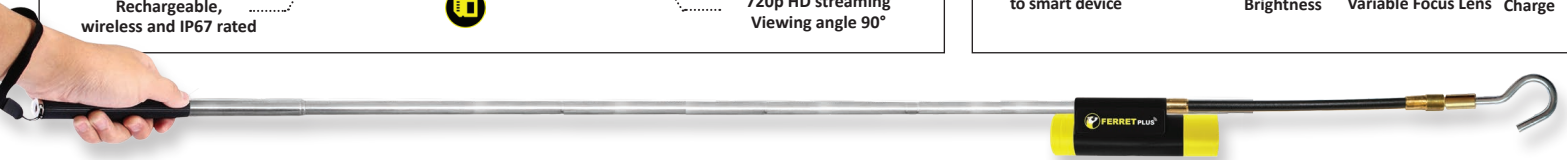

Better enclosed space visibility

NEW
APP CONTROLLED VARIABLE FOCUS LENS

Adjustable bright white LEDs for improved clarity

NEW
FERRET ALWAYS UP VIEWING MODE

720p HD streaming
Viewing angle 90°

CONNECT TO YOUR SMART DEVICE

Photo/video direct to smart device

Gallery

Adjustable Brightness

App controlled Variable Focus Lens

Super Fast Charge

INSPECT WITH THE FERRET PRO - SMART TOOL. SMART CHOICE.

PACKAGING - FERRET PLUS