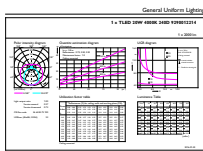

Warnings and Safety

· -

Dimensional drawing

TLED 5ft 220-240V 20W-58W 4000K G13 ND

Product	D1	D2	A1	A2	A3
CorePro LEDtube 1500mm 20W 840 C G	25.7 mm	28 mm	1500 mm	1507.1 mm	1514.2 mm

Photometric data

CorePro LEDtube 1500mm 20W G13 840

CorePro LEDtube EM/Mains

Photometric data