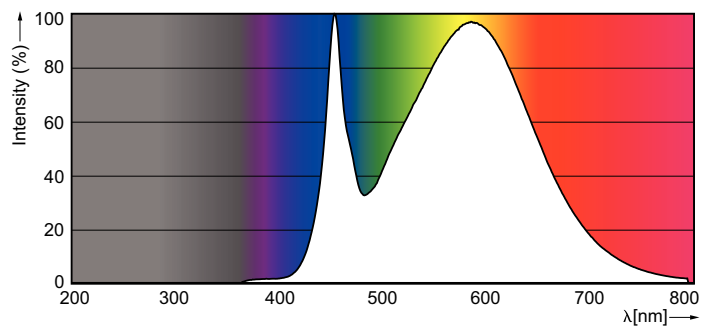

CorePro LEDtube 1500mm 20W G13 840