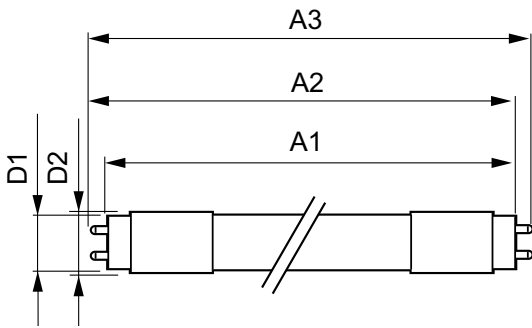

Product length 1500 mm

Approval and Application

Energy efficiency label (EEL) A+
 Energy-saving product Yes
 Suitable for accent lighting No
 Approval marks CE marking RoHS compliance KEMA Keur certificate
 Energy Consumption kWh/1000 h 20 kWh

Product Data

Full product code 871869656608400
 Order product name CorePro LEDtube 1500mm 20W 840 C G
 EAN/UPC – product 8718696566084
 Order code 56608400
 Numerator – quantity per pack 1
 Numerator – packs per outer box 10
 Material no. (I2NC) 929001221402
 Net weight (piece) 0.275 kg

Warnings and Safety

· -

Dimensional drawing

TLED 5ft 220-240V 20W-58W 4000K G13 ND

Product	D1	D2	A1	A2	A3
CorePro LEDtube 1500mm 20W 840 C G	25.7 mm	28 mm	1500 mm	1507.1 mm	1514.2 mm

Photometric data

CorePro LEDtube 1500mm 20W G13 840