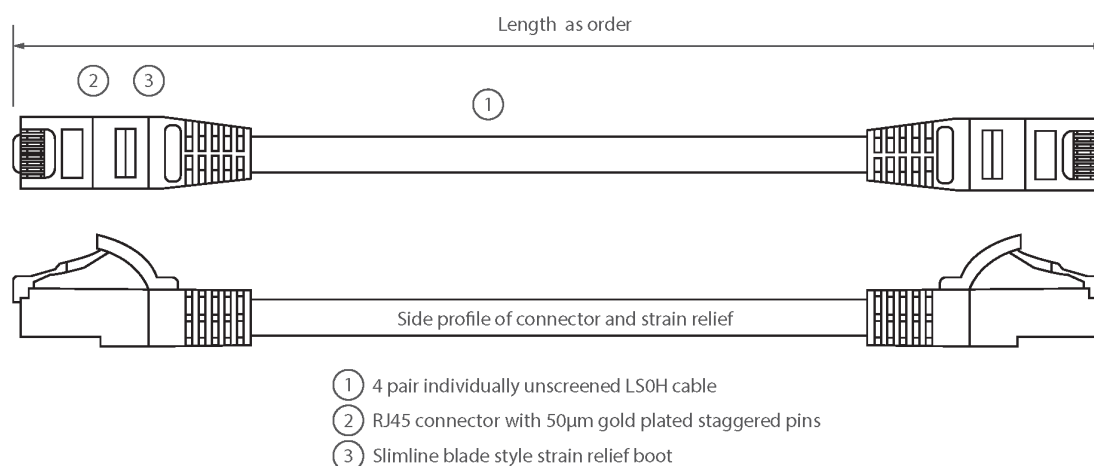

Product Specifications

Feature	Values
Cable type	U/UTP
Category	6
Length	2 m
Type of connector connection 1	RJ45 8(8)
Type of connector connection 2	RJ45 8(8)
Outer sheath colour	Blue
Strain relief boot	Moulded-on
Strain relief boot colour	Blue
Flame retardant version	Yes
Halogen free	Yes
Cable construction	1x4
AWG-size	24

Excel Cat6 Patch Lead U/UTP Unshielded LSOH Blade Booted 2m Blue

Item Code: 100-326

excel
without compromise.

Pin assignment

1:1

Product drawing

Standards

Applicable standard	Detail
ISO/IEC 11801-1:2017	Information technology - Generic cabling for customer premises: Part 1 General Requirements
EN 50173-1:2018	Information technology. Generic cabling systems - General requirements
ANSI/TIA 568-2.D	Balanced Twisted-Pair Telecommunications Cabling and Components Standards
IEC 61156-5:2009+AMD1:2012 CSV	Multicore and symmetrical pair/quad cables for digital communications - Part 5: Symmetrical pair/quad cables with transmission characteristics up to 1 000 MHz - Horizontal floor wiring - Sectional specification
IEC 60332-1-2:2004	Tests on electric and optical fibre cables under fire conditions. Test for vertical flame propagation for a single insulated wire or cable. Procedure for 1 kW pre-mixed flame
IEC 61034-2:2005+A1:2013	Measurement of smoke density of cables burning under defined conditions - Part 2: Test procedure and requirements
RoHS	Compliant to the Restriction of Hazardous Substances
WFD	Compliant to Waste Framework Directive