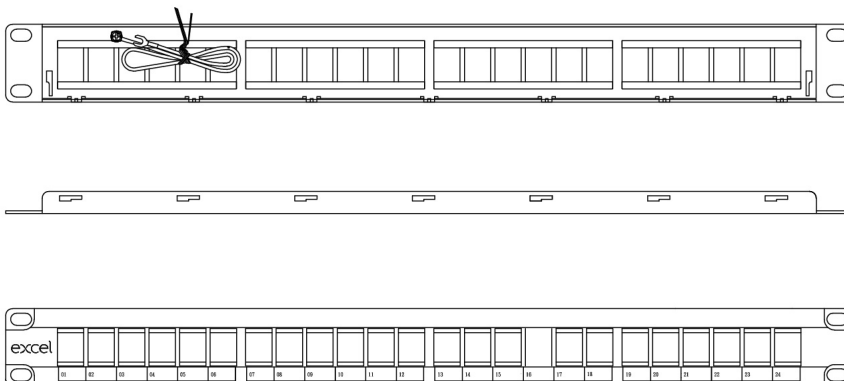

A rear management tray with purposely designed cable tie positions, is supplied with each panel which is fitted without the need for any tools or fixings by simply snapping it into place.

Product Specifications

Feature	Values
Suitable for number of outlets / modules	24
Category	Keystone jack dependent
Number of rack units (RU)	1
Colour	Black
Mounting method	19 inch mounting
Height	44 mm
Width	483 mm
Depth	155 mm

Excel Unloaded 24 Port Keystone Patch Panel Frame 1U Black

Item Code: 100-026

Product drawing

100-025

100-026

Standards

Applicable standard	Detail
RoHS	Compliant to the Restriction of Hazardous Substances
UL-94-V-0	Burning stops within 10 seconds after two applications of ten seconds each of a flame to a test bar. NO flaming drips are allowed.
WFD	Compliant to Waste Framework Directive
SCIP	Compliant - Does Not Contain Substances of Concern in Products

Excel Unloaded 24 Port Keystone Patch Panel Frame 1U Black

Item Code: 100-026

Part Number Table

Part Number	Description
100-025	Excel Unloaded 16 Port Keystone Patch Panel Frame 1U Black
100-026	Excel Unloaded 24 Port Keystone Patch Panel Frame 1U Black