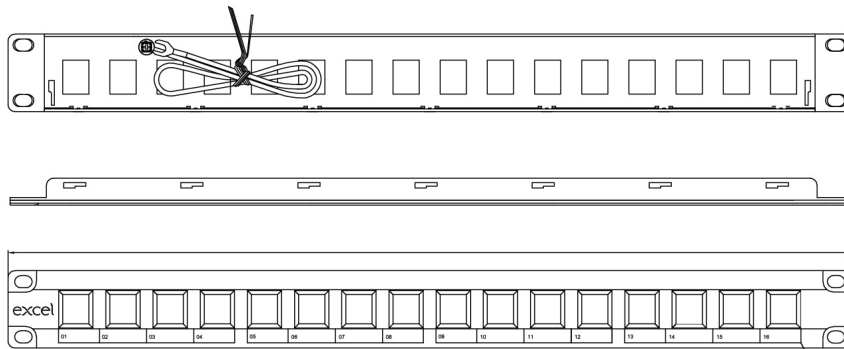

A rear management tray with purposely designed cable tie positions, is supplied with each panel which is fitted without the need for any tools or fixings by simply snapping it into place.

Product Specifications

Feature	Values
Suitable for number of outlets / modules	24
Category	Keystone jack dependent
Number of rack units (RU)	1
Colour	Black
Mounting method	19 inch mounting
Height	44 mm
Width	483 mm
Depth	155 mm

Excel Unloaded 24 Port Keystone Patch Panel Frame 1U Black

Item Code: 100-026

Product drawing

100-025

100-026

Standards

Applicable standard	Detail
RoHS	Compliant to the Restriction of Hazardous Substances
UL-94-V-0	Burning stops within 10 seconds after two applications of ten seconds each of a flame to a test bar. NO flaming drips are allowed.
WFD	Compliant to Waste Framework Directive
SCIP	Compliant - Does Not Contain Substances of Concern in Products