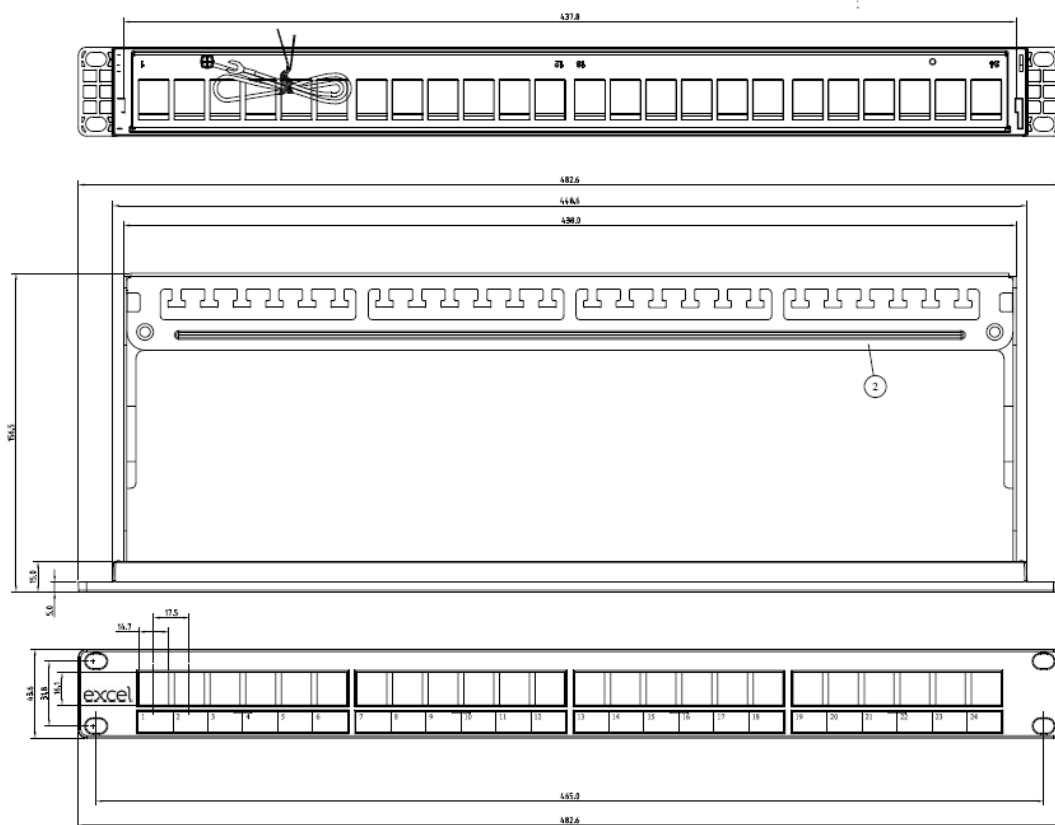

Excel Unloaded 24 Port Keystone Patch Panel Frame 1U Black

Item Code: 100-095

excel
without compromise.

Product drawing

Included accessories

Accessories	Quantity
Nylon cable tie	24
Cage nuts	4
Earth cable	1

Standards

Applicable standard	Detail
RoHS	Compliant to the Restriction of Hazardous Substances
UL-94-V-0	Burning stops within 10 seconds after two applications of ten seconds each of a flame to a test bar. NO flaming drips are allowed.