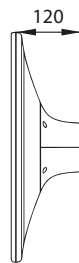

## SOM SOLUM

SOLAR-PARKENLEUCHE LED

ENCLOSURE MATERIAL ► enclosure: ABS, cover PC  
MATERIAL ► ABS, PC

**NEW**

SOM-020BL

**Intelligent working time**  
The luminaire switches on automatically when darkness falls, with power adjusted to the battery charge level for optimum working time.

CCT- possibility to select the colour temperature

opal diffuser

high quality monocrystalline silicon solar panel

replaceable LiFePO4 6000 mAh, 6.4 V battery

on/off button

installation on pole Ø50-60

code

C83-SOM-020BL-CCT

EAN

5900280992406

package

1

colour temperature [K]

3000 / 4000

power [W]

20