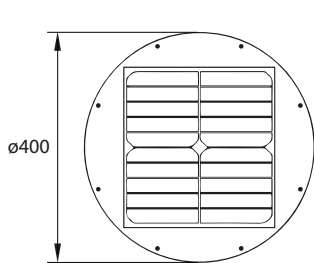

## SOM SOLUM

SOLAR-PARKENLEUCHE LED

ENCLOSURE MATERIAL ► enclosure: ABS, cover PC  
MATERIAL ► ABS, PC

**NEW**

SOM-020BL

**Intelligent working time**  
The luminaire switches on automatically when darkness falls, with power adjusted to the battery charge level for optimum working time.

CCT- possibility to select the colour temperature

opal diffuser

high quality monocrystalline silicon solar panel

replaceable LiFePO4 6000 mAh, 6.4 V battery

on/off button

installation on pole Ø50-60

code

C83-SOM-020BL-CCT